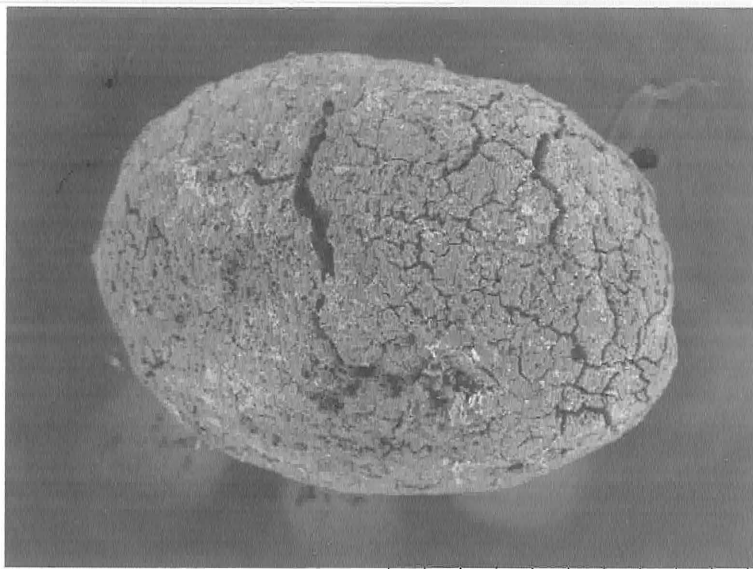

**Notes** Archaeological  
Specimen TAP 2006  
Chiripa Excavations  
from Structure #4  
photo by BrieAnna  
Langlie and Joelle  
Morgan

TM-1000\_2112 2008/03/10 10:10 L x250 300 um

**Go Back to Full  
Record**

**file://C:/Documents and  
2008 Unknown 405 L8555-1.tif**

**Specimen#** L8518-1

**Family**

**Genus**

**Species**

**Common Name** Unknown 403

**Notes** Archaeological  
Specimen TAP 2006  
Chiripa Excavations  
from Structure #4  
photo by BrieAnna  
Langlie and Joelle  
Morgan

**Go Back to Full  
Record**

file://C:/Documents and  
2008 Unknown 403 L8581-1.tif

**Specimen#** L8514-1

**Family**

**Genus**

**Species**

**Common Name** Unknown 401

**Notes** Archaeological  
Specimen TAP 2006  
Chiripa Excavations  
from Structure #4

**Notes** Archaeological  
Specimen TAP 2006  
Chiripa Excavations  
from Structure #4  
photo by BrieAnna  
Langlie and Joelle  
Morgan

**Go Back to Full  
Record**

**file://C:/Documents and  
2008 Unknown 400 L8679-1.tif**