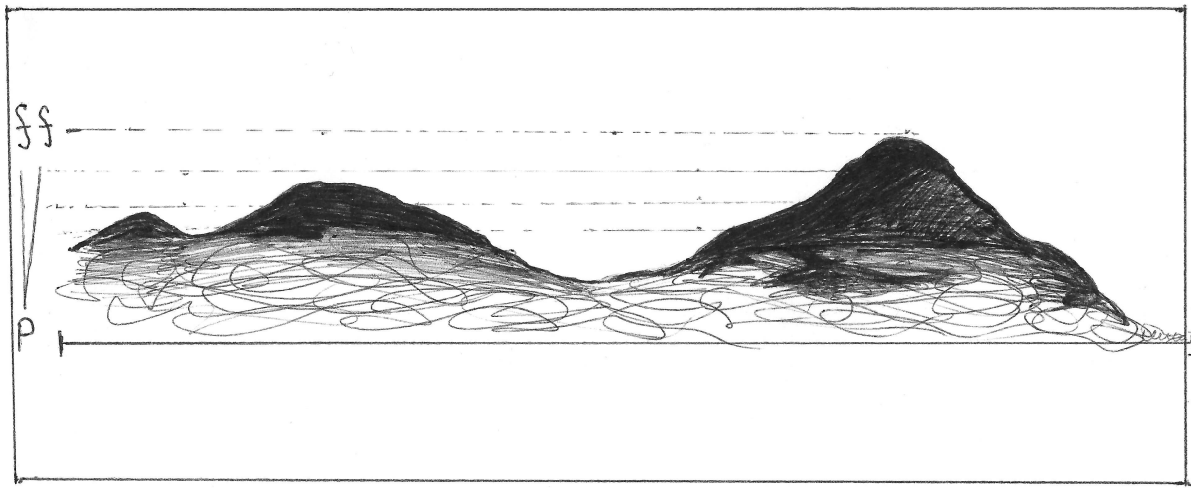

Ensemble o solista

2'

Paisajes de Ven

- pitch sound
- ▨ soft noise

◇ harmonics and/or high-pitched sounds