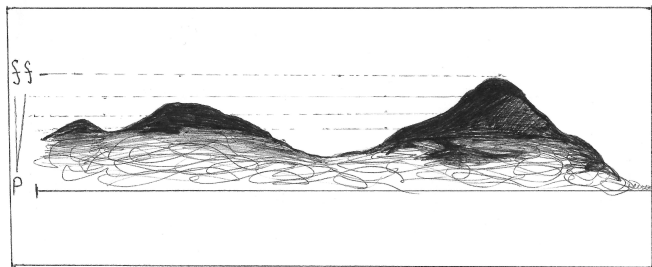

Paisajes de Verano

J.M. Torres Boehme

Ensamble o solista

2'

3'

1'

■ pitch sound
▣ soft noise

◇ harmonics and/or high-pitched sounds